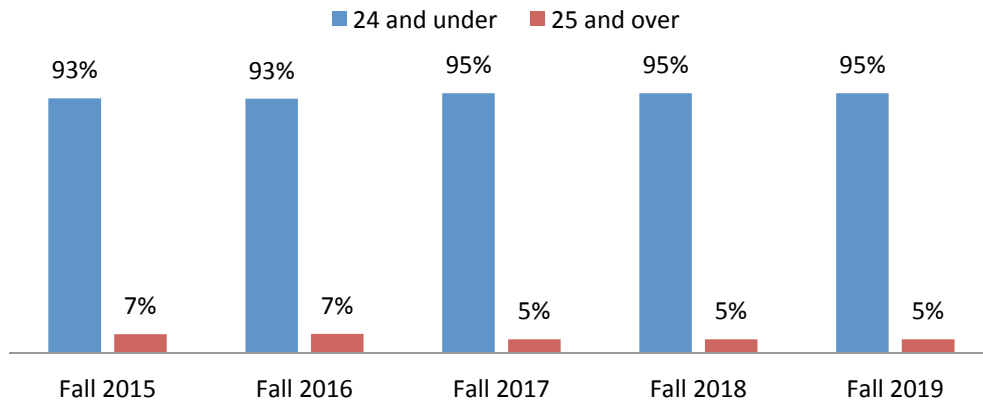

TLU Student Diversity Fall 2019

Undergraduate Student Age

Undergraduate Student Residence