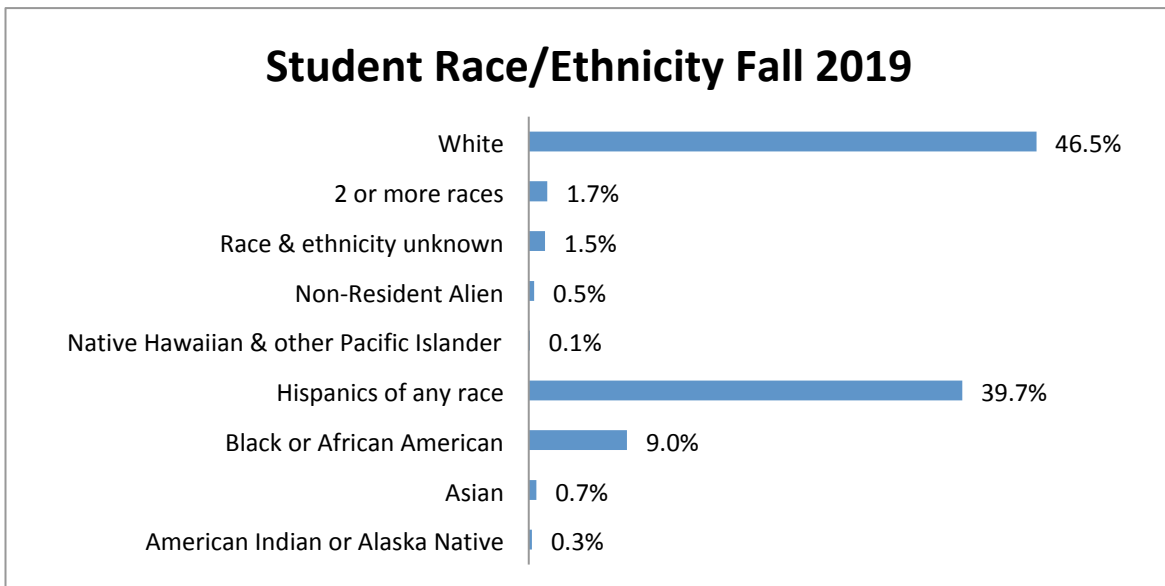

TLU Student Diversity Fall 2019

Undergraduate Student Age

Undergraduate Student Residence