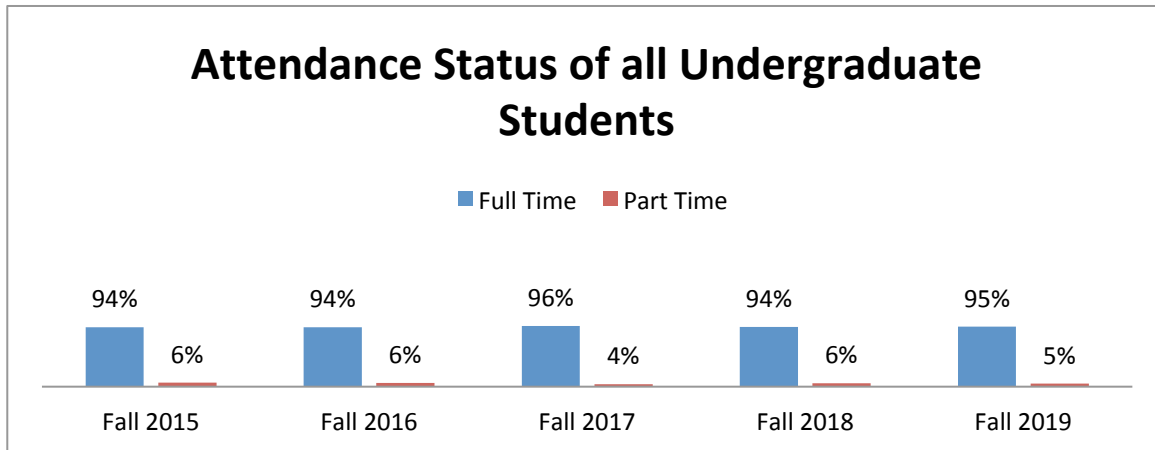

TLU Student Diversity Fall 2019

Undergraduate Student Age

Undergraduate Student Residence