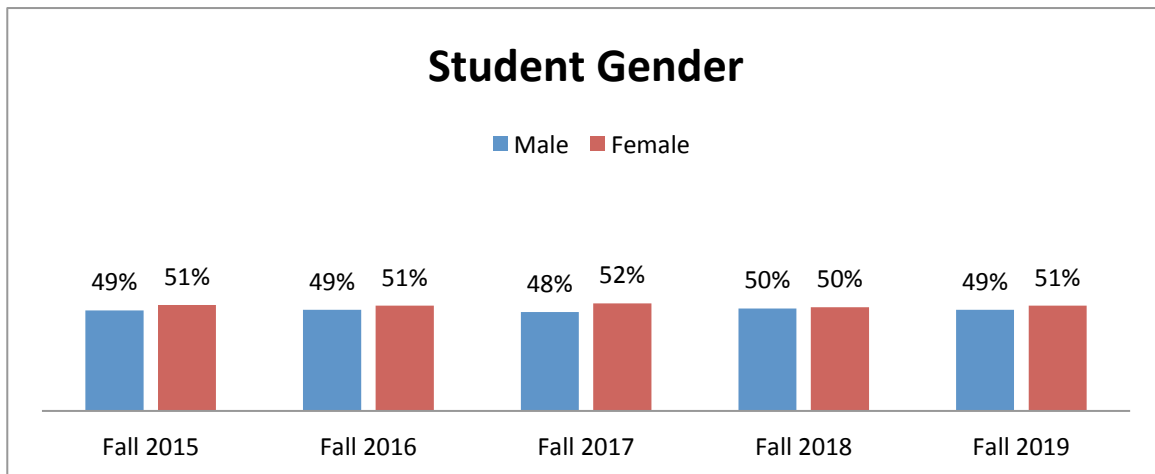

TLU Student Diversity Fall 2019

Undergraduate Student Age

Undergraduate Student Residence