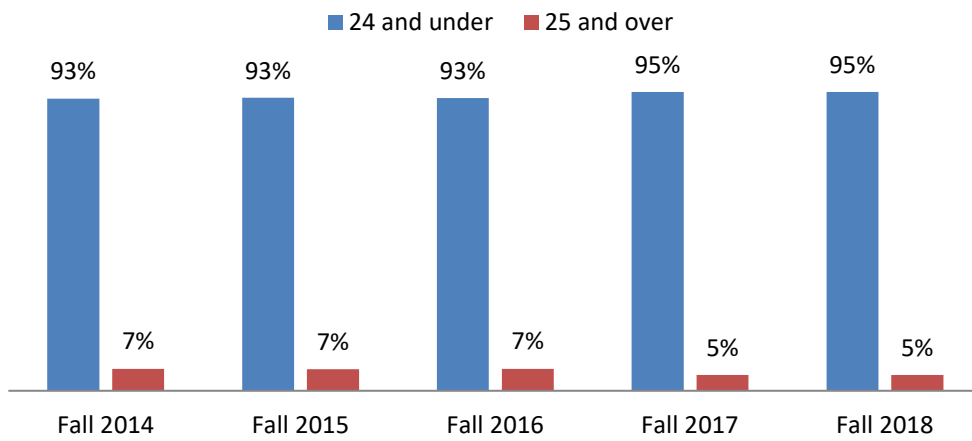

TLU Student Diversity Fall 2018

Undergraduate Student Age

Undergraduate Student Residence