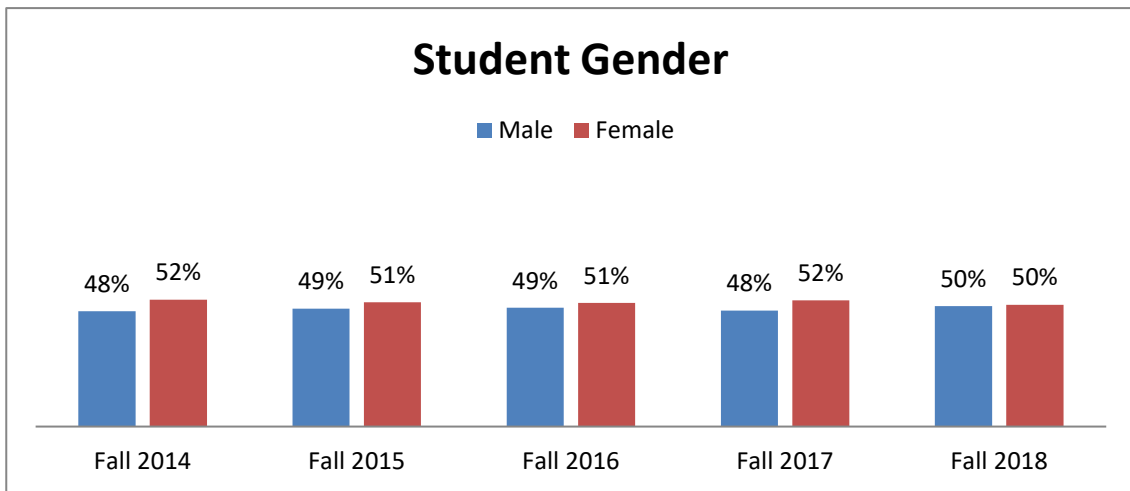

TLU Student Diversity Fall 2018

Undergraduate Student Age

Undergraduate Student Residence