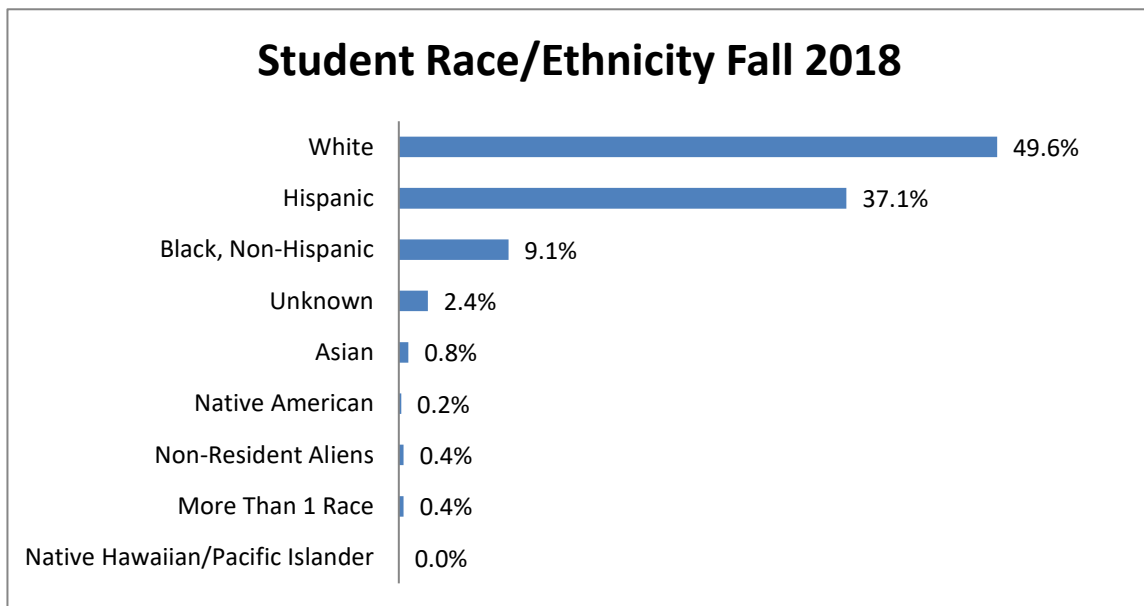

TLU Student Diversity Fall 2018

Undergraduate Student Age

Undergraduate Student Residence