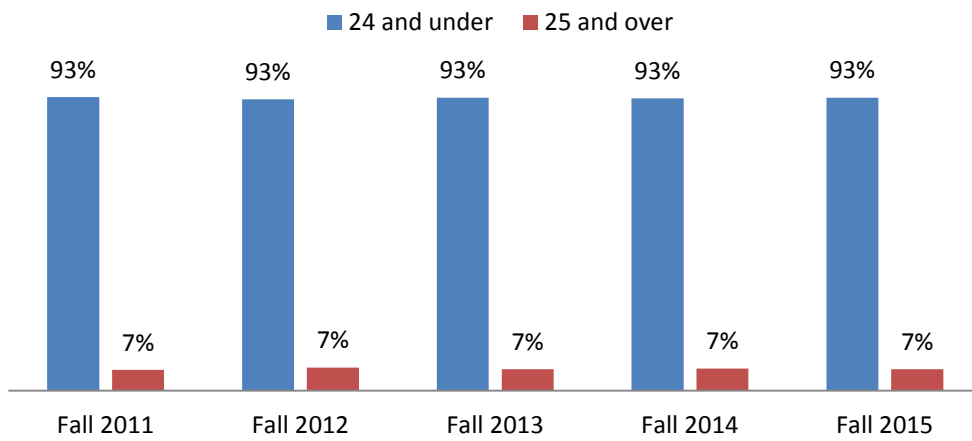

TLU Student Diversity Fall 2014

Undergraduate Student Age

Undergraduate Student Residence