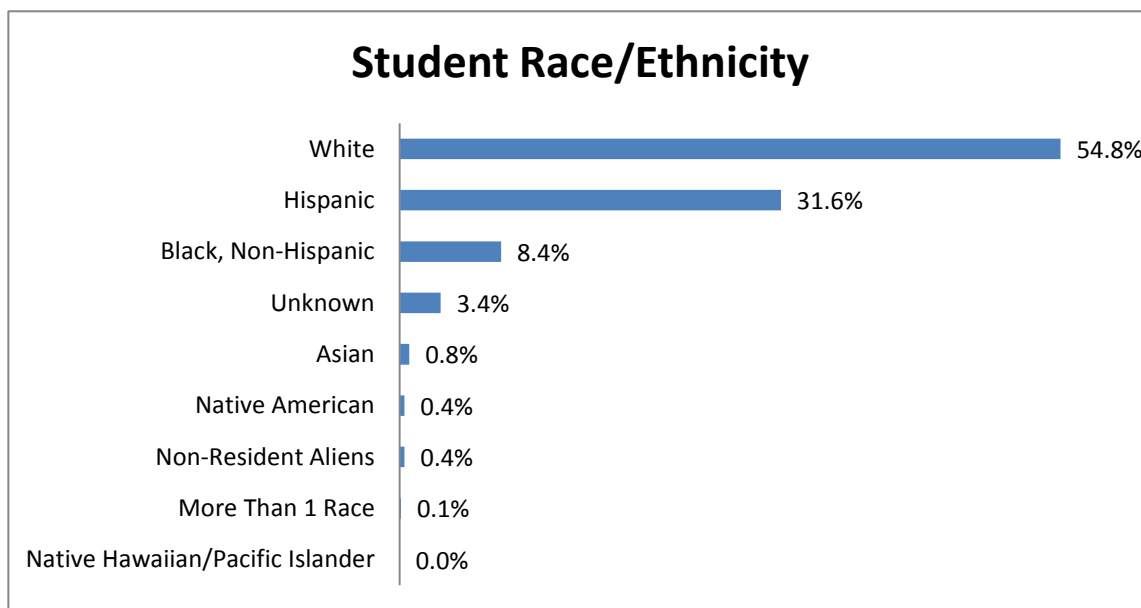

TLU Student Diversity Fall 2014

Undergraduate Student Age

Undergraduate Student Residence