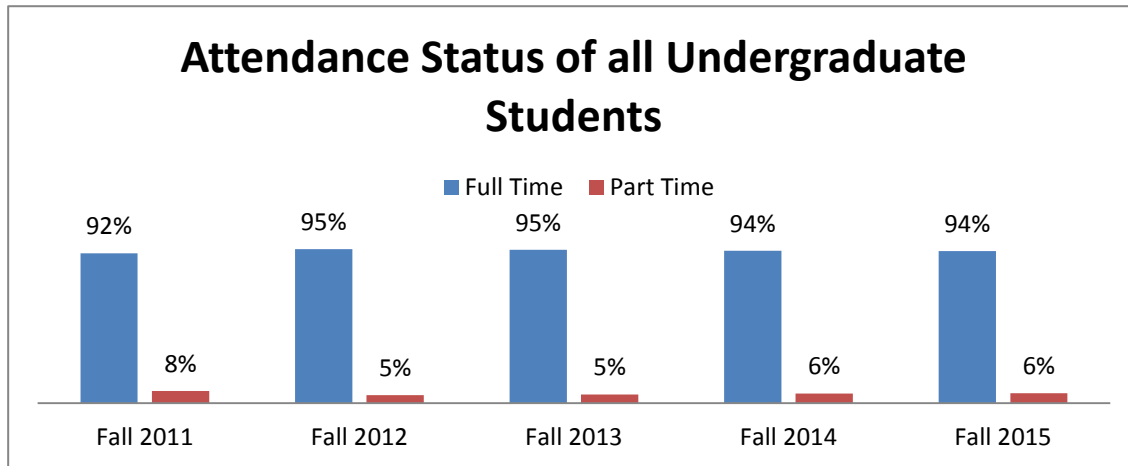

TLU Student Diversity Fall 2014

Undergraduate Student Age

Undergraduate Student Residence