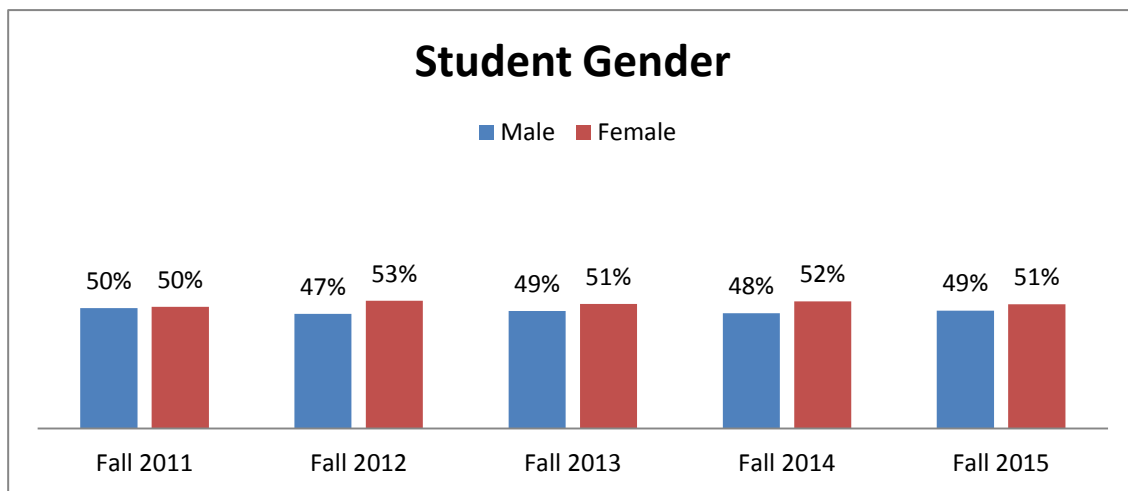

TLU Student Diversity Fall 2014

Undergraduate Student Age

Undergraduate Student Residence