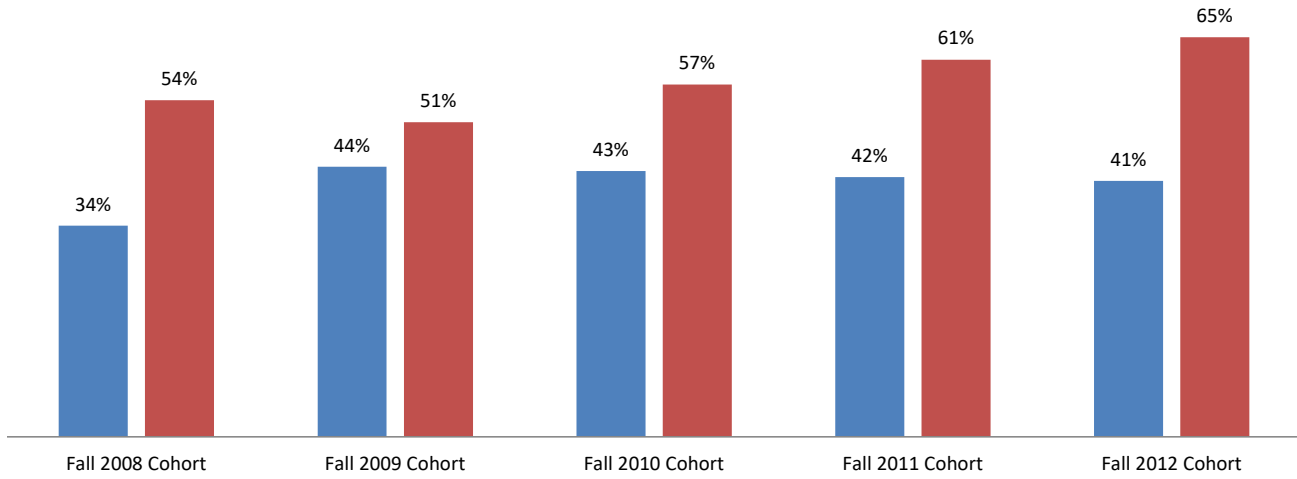

Six Year Graduation Rates by Gender

Men Women