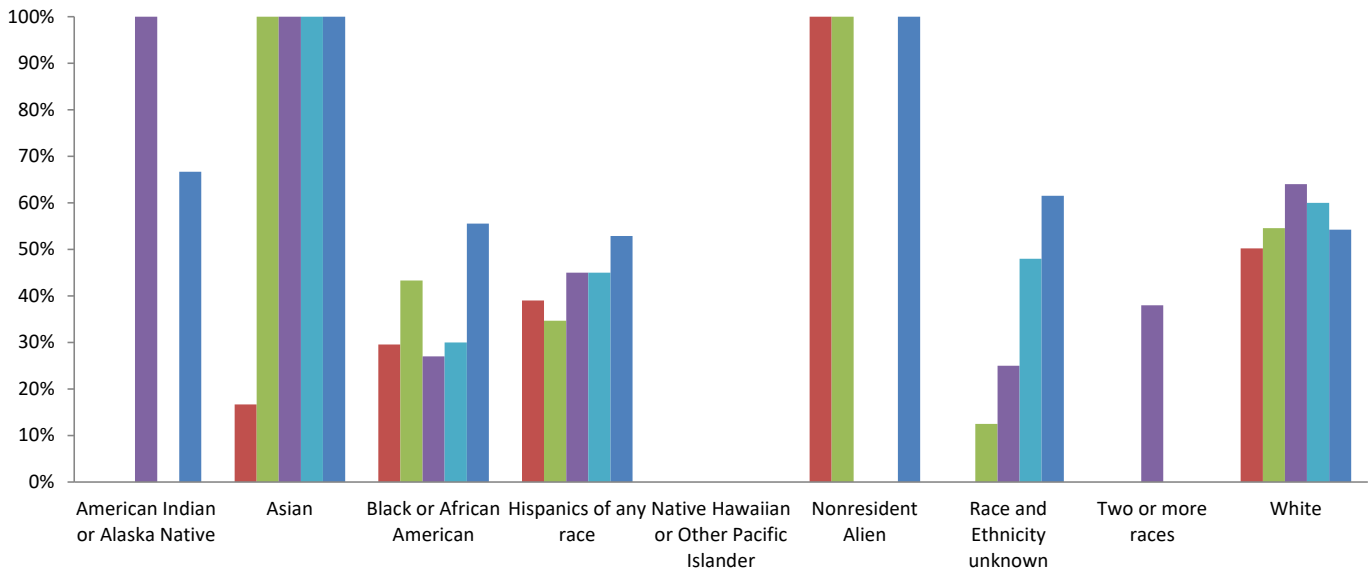

6-Year Graduation Rates by Ethnicity

Fall 2008 Cohort Fall 2009 Cohort Fall 2010 Cohort Fall 2011 Cohort Fall 2012 Cohort