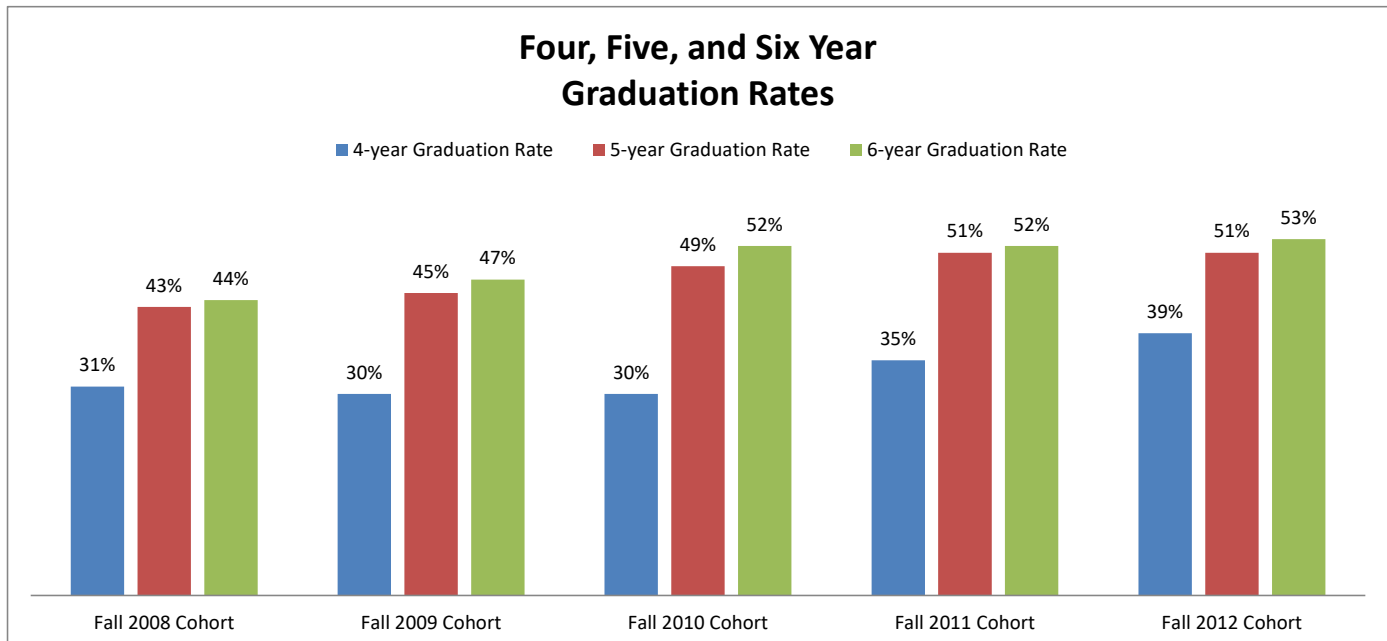

Retention Rates

Retention Rates measure the percentage of first-time students seeking a bachelor's degree who return to the institution to continue their studies the following fall.

Bachelor's Degree Graduation Rates

Bachelor's degree graduation rates measure the percentage of entering students beginning their studies full-time and are planning to get a bachelor's degree and who complete their degree program within a specified amount of time.