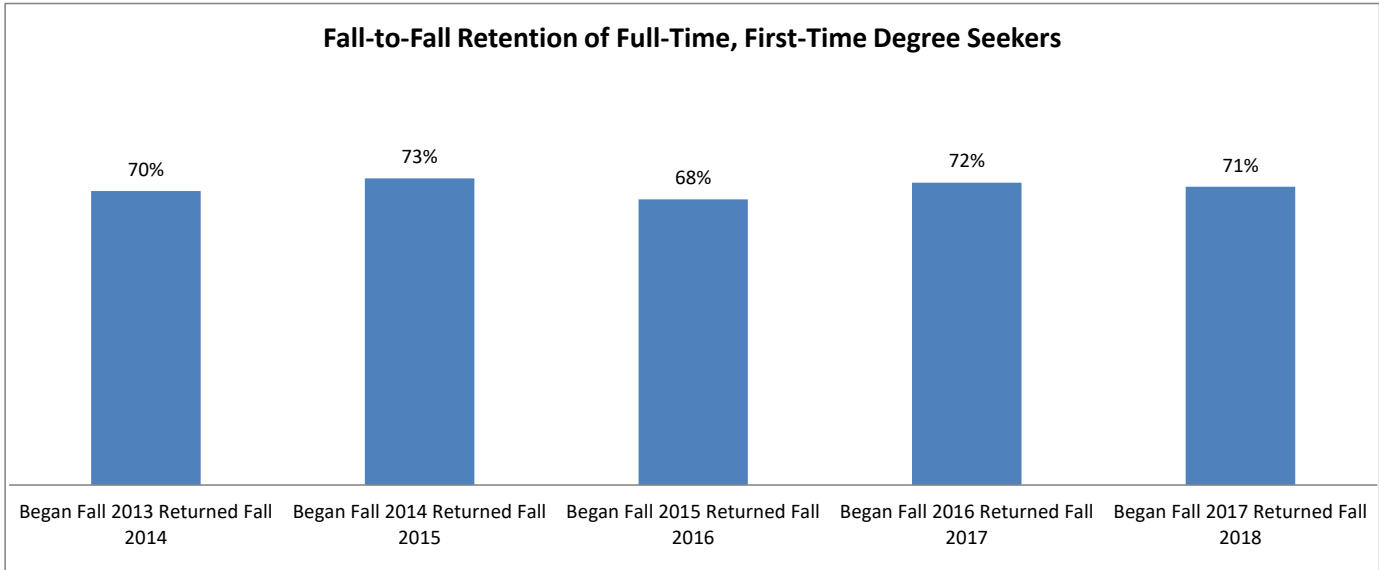

Retention Rates

Retention Rates measure the percentage of first-time students seeking a bachelor's degree who return to the institution to continue their studies the following fall.

Bachelor's Degree Graduation Rates

Bachelor's degree graduation rates measure the percentage of entering students beginning their studies full-time and are planning to get a bachelor's degree and who complete their degree program within a specified amount of time.