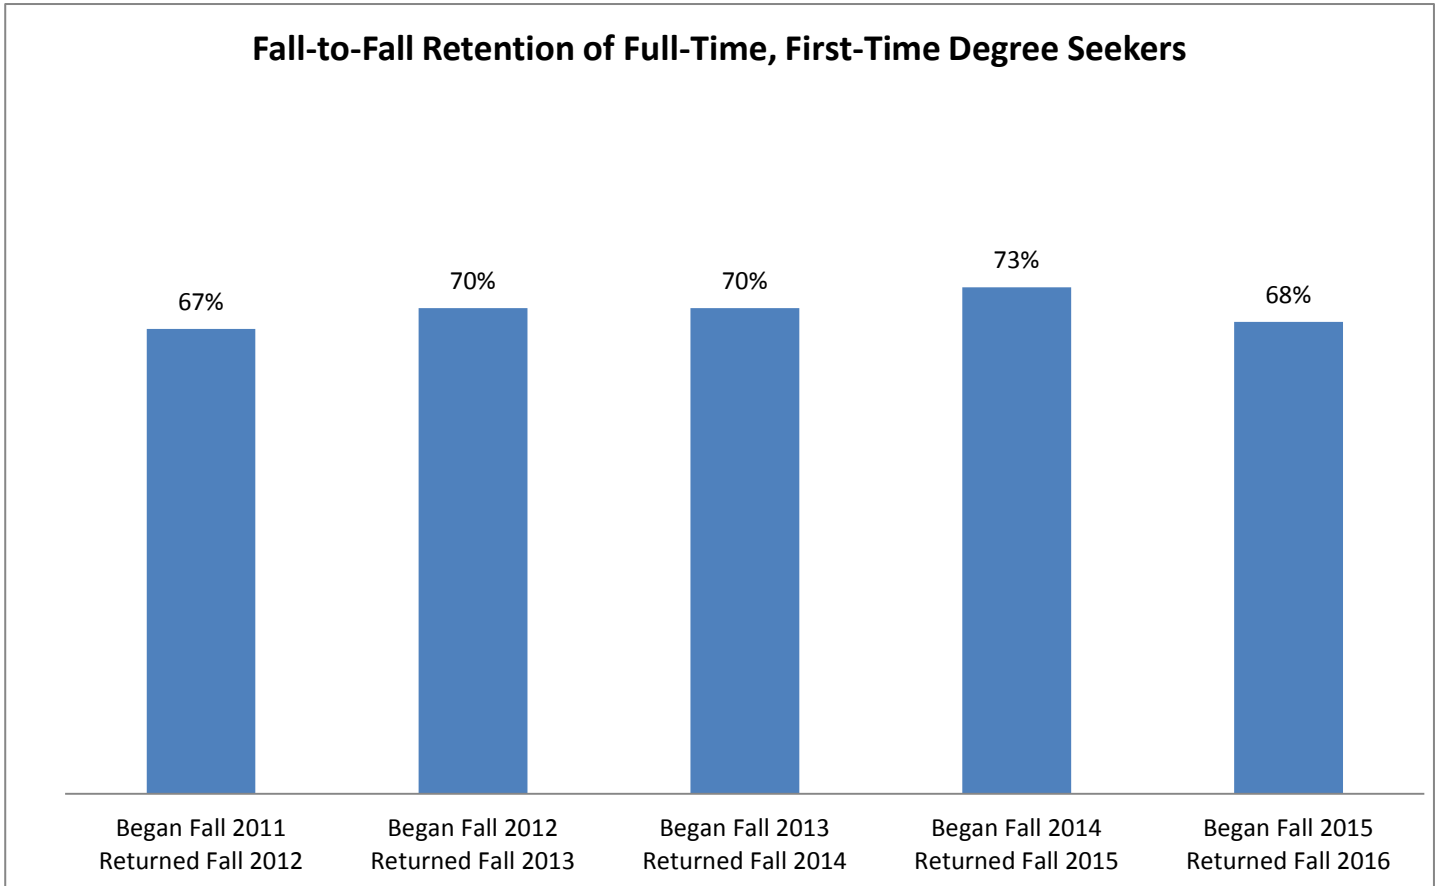

Retention Rates

Retention Rates measure the percentage of first-time students seeking a bachelor's degree who return to the institution to continue their studies the following fall.

Bachelor's Degree Graduation Rates

Bachelor's degree graduation rates measure the percentage of entering students beginning their studies full-time and are planning to get a bachelor's degree and who complete their degree program within a specified amount of time.