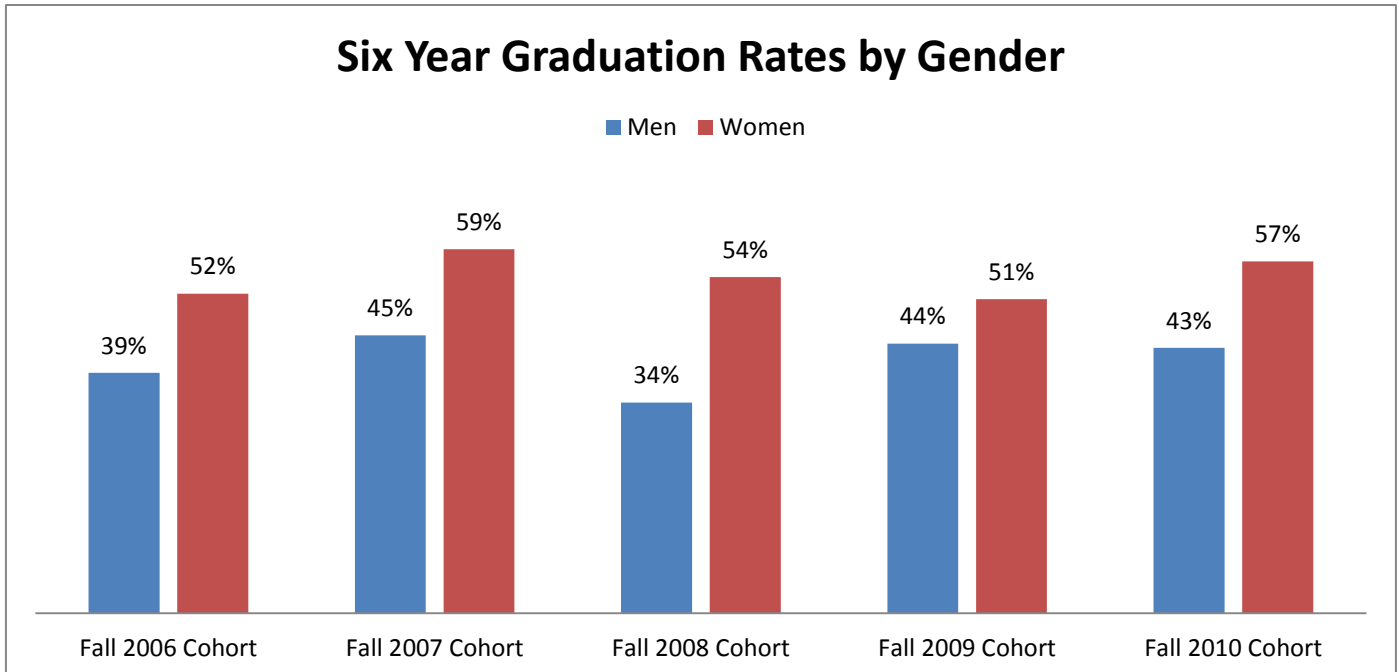

Retention Rates

Retention Rates measure the percentage of first-time students seeking a bachelor's degree who return to the institution to continue their studies the following fall.

Bachelor's Degree Graduation Rates

Bachelor's degree graduation rates measure the percentage of entering students beginning their studies full-time and are planning to get a bachelor's degree and who complete their degree program within a specified amount of time.