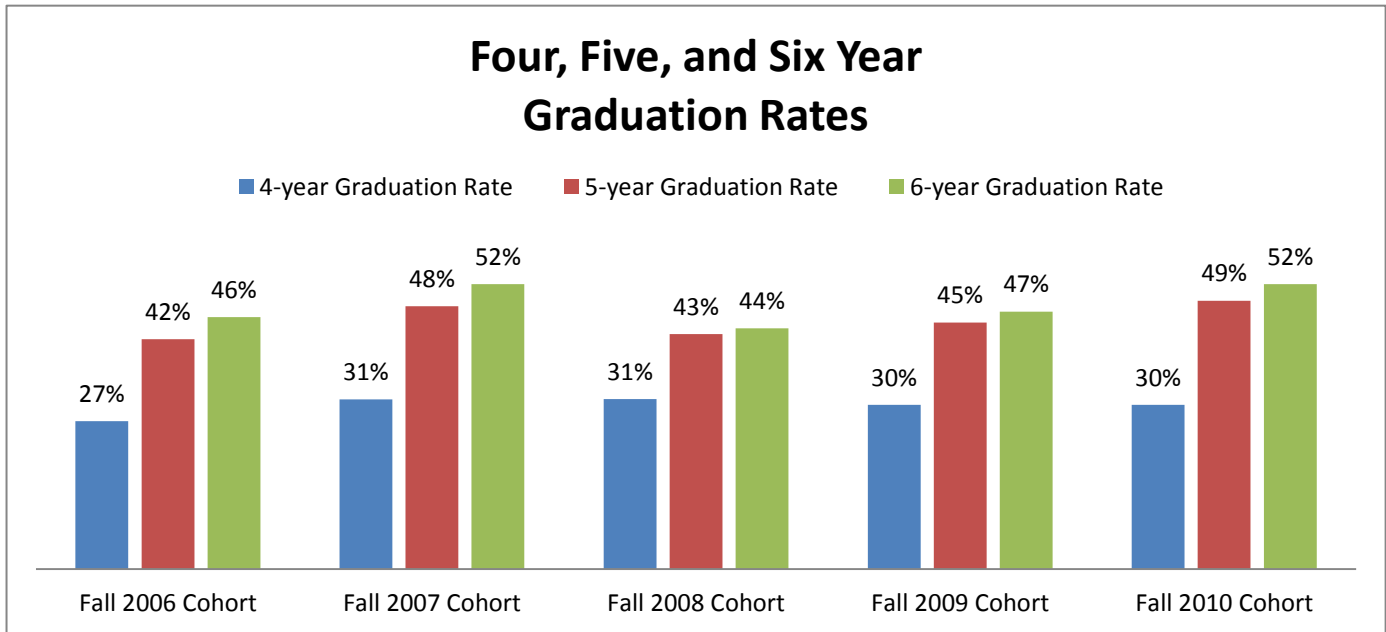

Retention Rates

Retention Rates measure the percentage of first-time students seeking a bachelor's degree who return to the institution to continue their studies the following fall.

Bachelor's Degree Graduation Rates

Bachelor's degree graduation rates measure the percentage of entering students beginning their studies full-time and are planning to get a bachelor's degree and who complete their degree program within a specified amount of time.