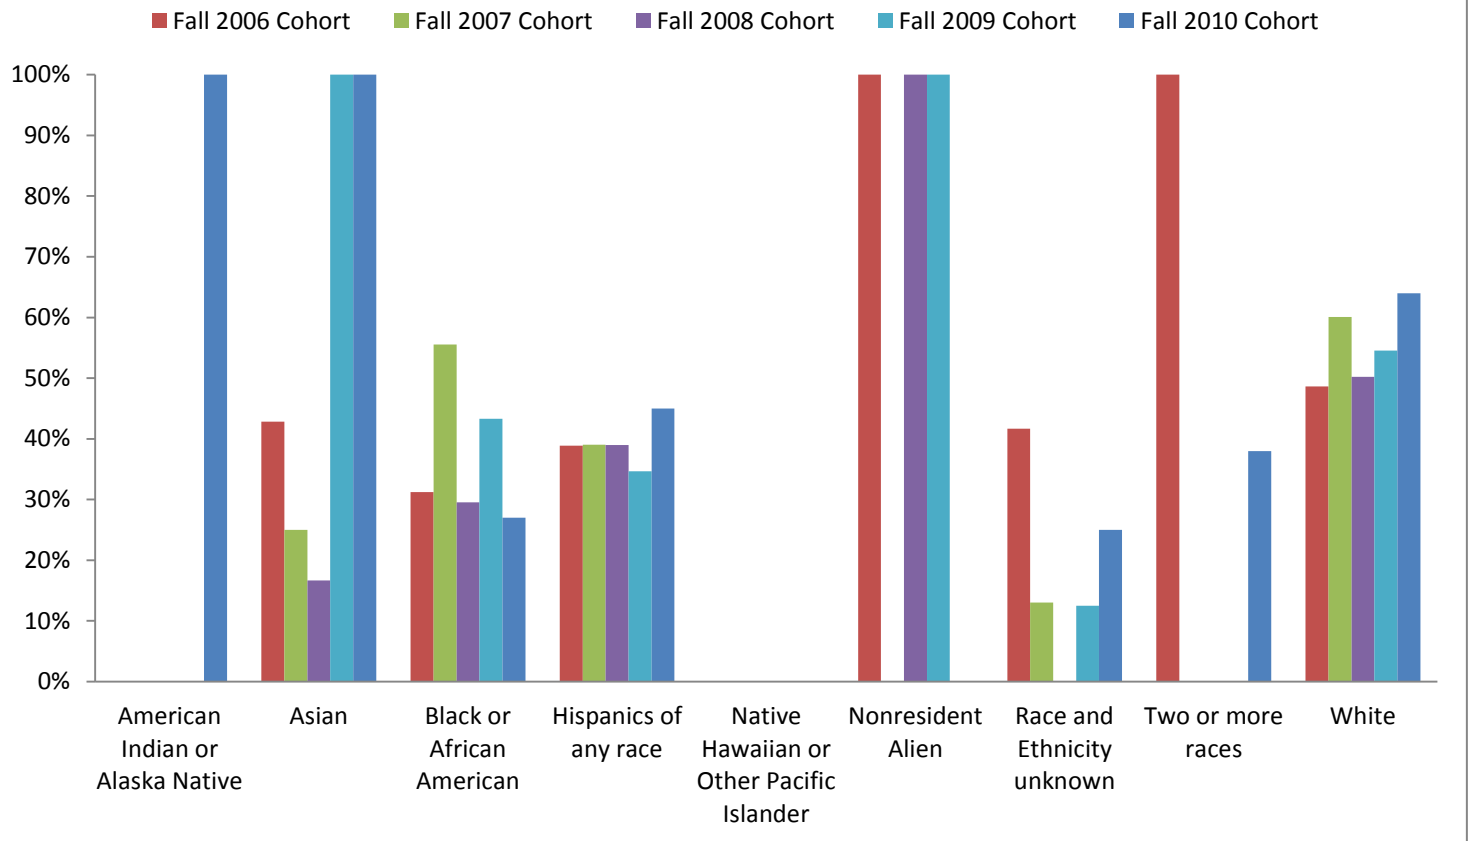

6-Year Graduation Rates by Ethnicity